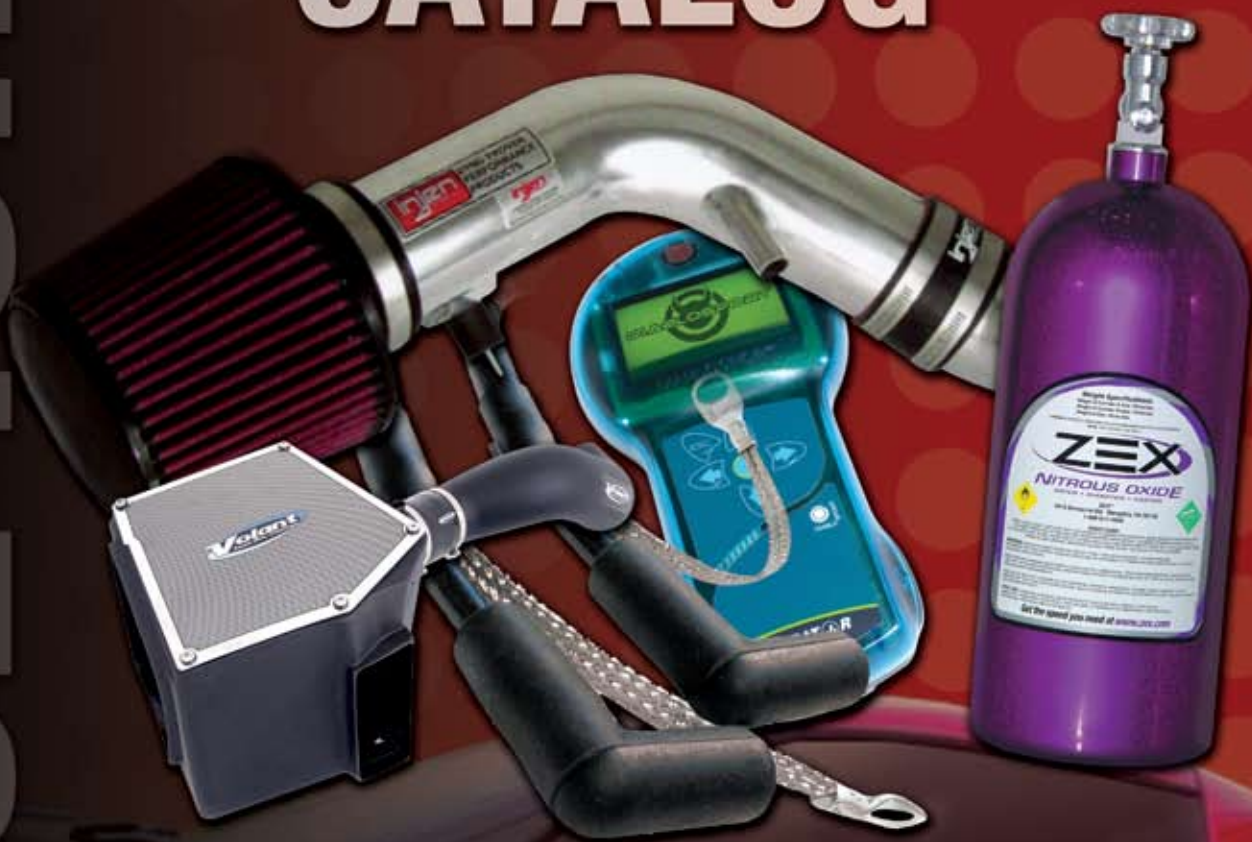

WHOLESALE PERFORMANCE PARTS AND ACCESSORIES FOR CARS, TRUCKS & SUVs

New Level

WHOLESALE DISTRIBUTION

2008 WHOLESALE CATALOG

Toll Free

866.639.5385

www.newlevelmotorsports.com

NEW LEVEL MOTORSPORTS is your premier source for wholesale performance parts and accessories. Over 75% of the business that we engage in at New Level Motorsports is at the wholesale level.